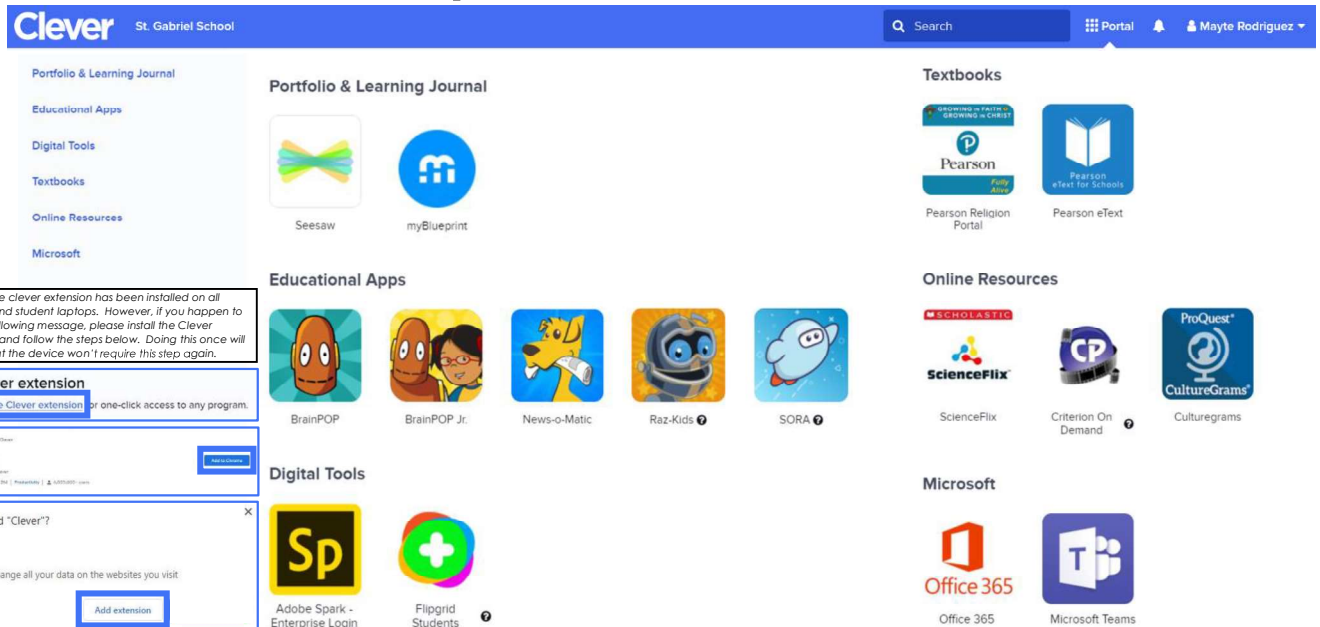

How to access Clever

For student & teacher laptops using Chrome 

1. On your school website under the students tab, select RCSD Clever Portal *Also accessible at: clever.com/in/rcsd81*

2. Click on  Log in with RCSD Credentials
3. Enter your RCSD username & password ***If you are unsure of your RCSD username and password, your teacher can reset it at mypass.rcsd.ca*
4. You will now see your RCSD Clever dashboard

5. Click on the app(s) you wish to access.
6. When finished, log out of the app and log out of your Clever Portal.